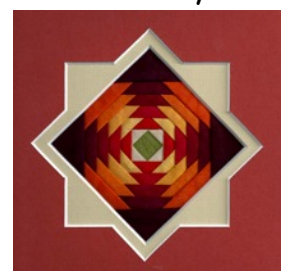

6. Dutch Tulip